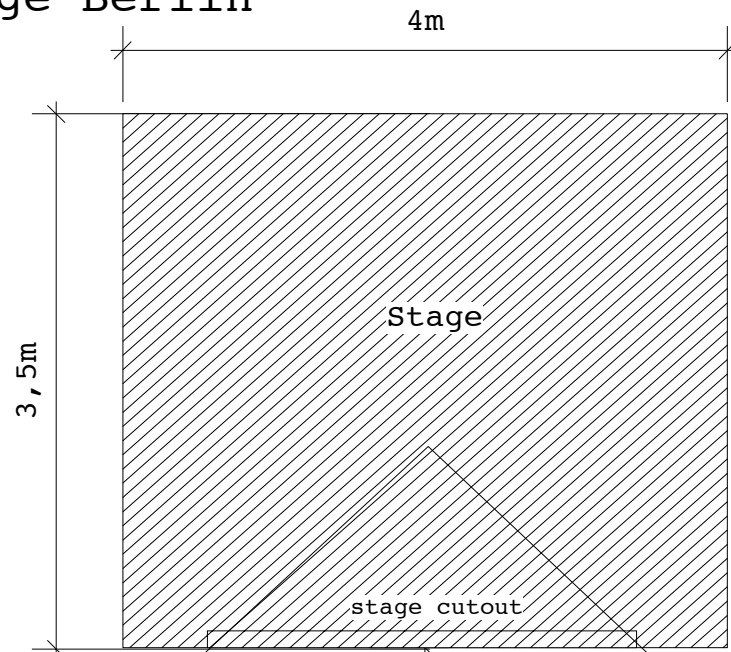

3.stage few from above

"Wer andern in die Stube schlägt,malt selbst Verein"(Schwitters)

Theater Handgemenge Berlin

the first seating row maximally 6m broad
the hall or theater should have raised seating without a middle aisle

Viewing angle

3m

Viewing angle

Rows

stageplan "Wer andern in die Stube schlägt, malt selbst Verein"
(Schwitters) Theater Handgemenge Berlin

The best is a normal room without stage or rising seat rows, without a middle aisle
 -or easily rising seat rows - after arrangement
 -stage 4x4m
 -minimum 3m height
 -a darkened room
 -max. 200 audience members, 140 is better
 -2x10A electricity on stage